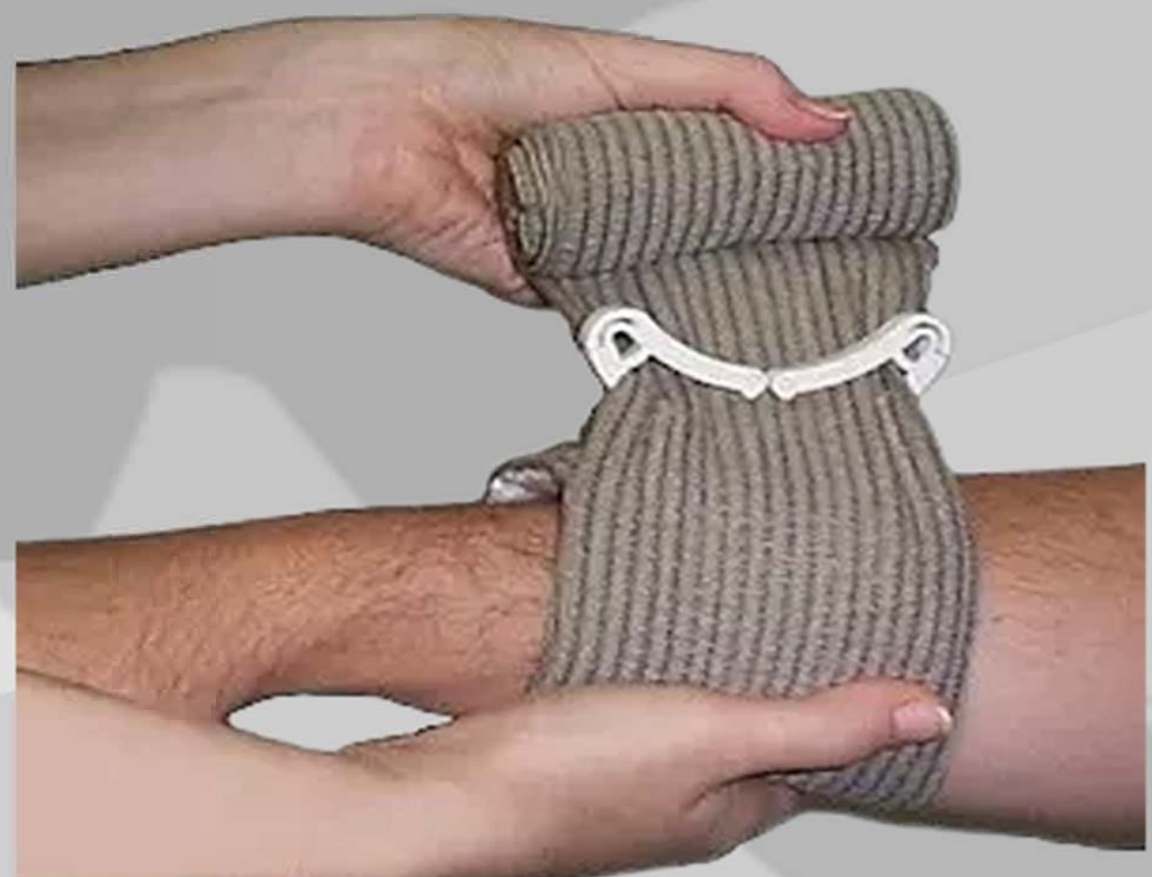

Emergency Trauma Dressing

Dimensions: L4.5" x W3.5" x D1.5"

Weight: 2.4oz

Scan the QR code to find out more

SCAN ME