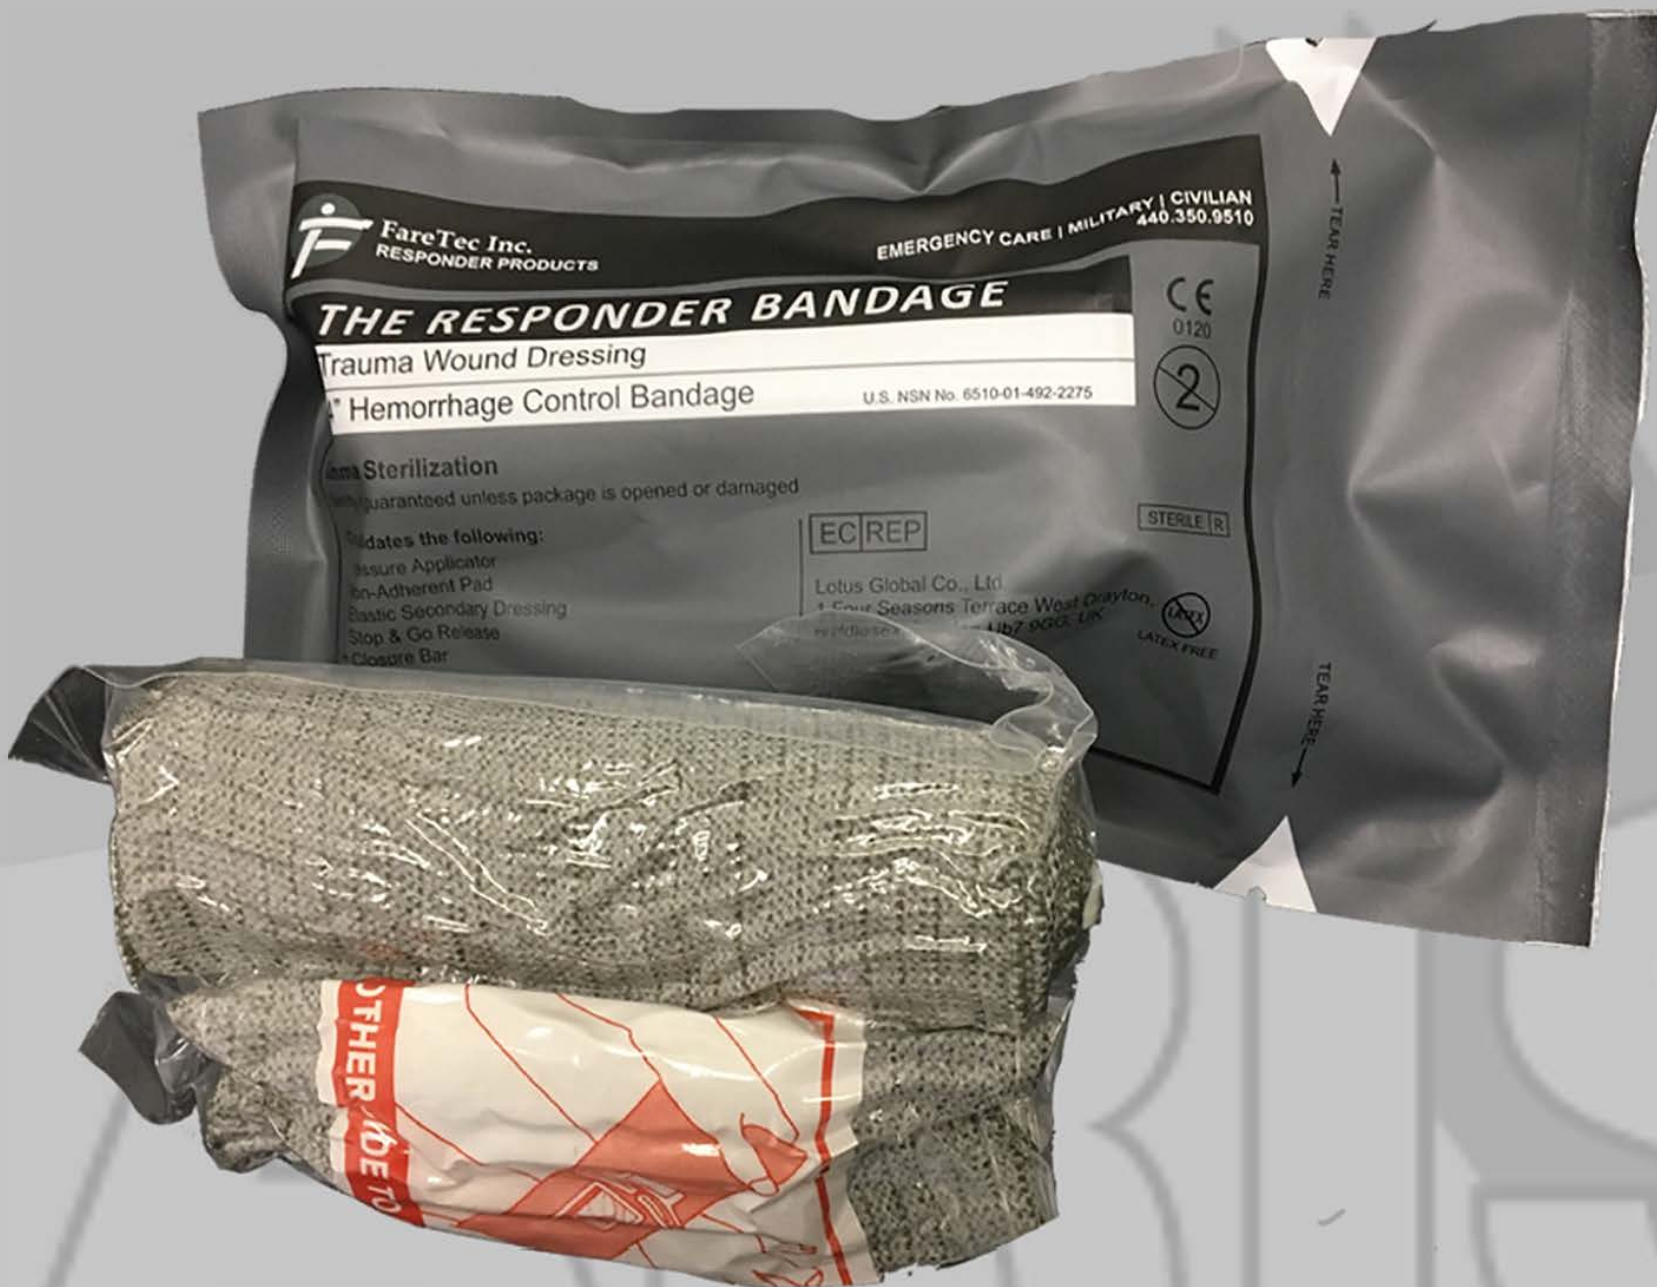

Emergency Trauma Dressing

Dimensions: L4.5" x W3.5" x D1.5"

Weight: 2.4oz

Scan the QR code to find out more

SCAN ME