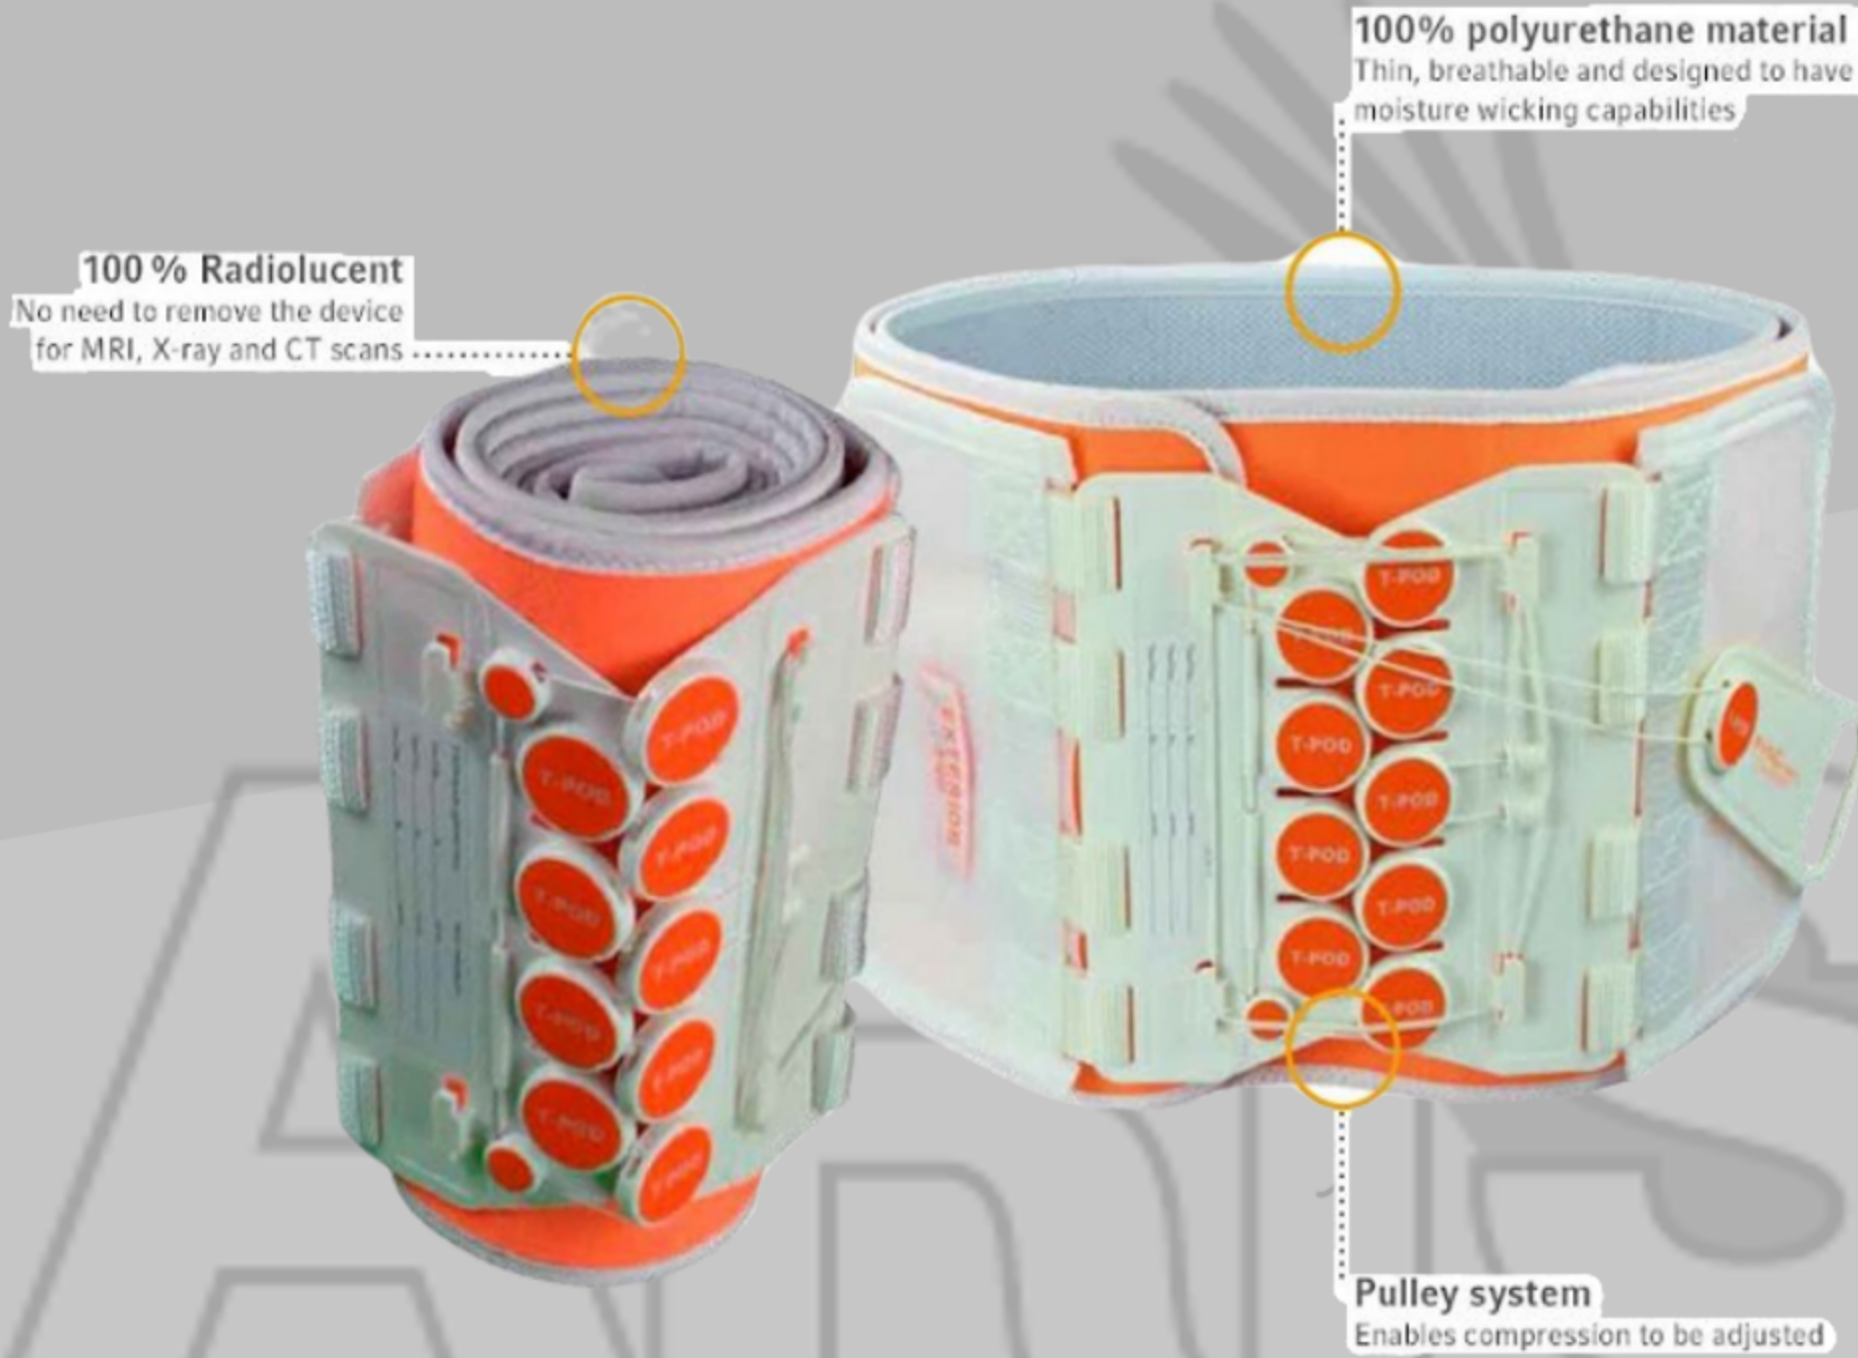

T-POD

Teleflex

Dimensions: L11" x W9" x D2" (packed)

Weight: 12oz

*this item can only be purchased as part of a kit