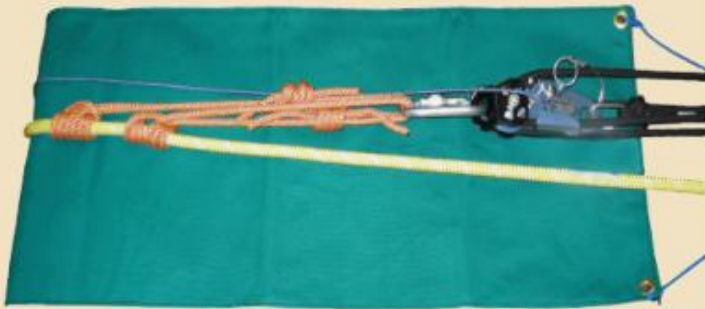

www.skedco.com

SKEDCO Micro Hauler

This is a miniature Rescue Hauler that measures only six inches in length by 2 inches in width. It features one inch pulley sheaves.

When used with its matching double pulley, it gives you from 1:1 to 5:1 mechanical advantage. They can be stored together pre-rigged in a small bag ready for immediate deployment.

Unrigged Micro Hauler will fit in a pocket or small pouch. The Micro Hauler and pulley together weigh only 12.5 ounces.

Currently, the Skedco Micro hauler is being used (pre-rigged) in military applications.