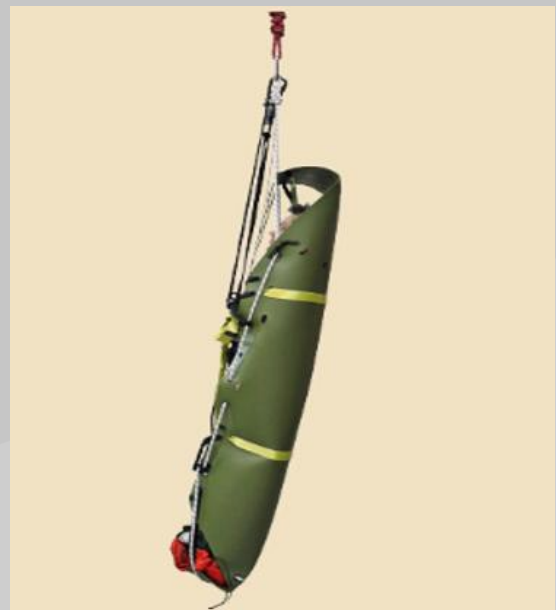

www.skedco.com

SKEDCO Micro Hauler

This is a miniature Rescue Hauler that measures only six inches in length by 2 inches in width. It features one inch pulley sheaves.

When used with its matching double pulley, it gives you from 1:1 to 5:1 mechanical advantage. They can be stored together pre-rigged in a small bag ready for immediate deployment.

Unrigged Micro Hauler will fit in a pocket or small pouch. The Micro Hauler and pulley together weigh only 12.5 ounces.

Currently, the Skedco Micro hauler is being used (pre-rigged) in military applications.

Items allow attachment to the victim's rope to raise him to safety.

Tel: (503) 691-7909
1-800-770-7533 (SKED)

www.skedco.com
Email: skedco@skedco.com

SCAN TO PAGE

ARIS IS A DISTRIBUTOR FOR SKEDCO PRODUCTS